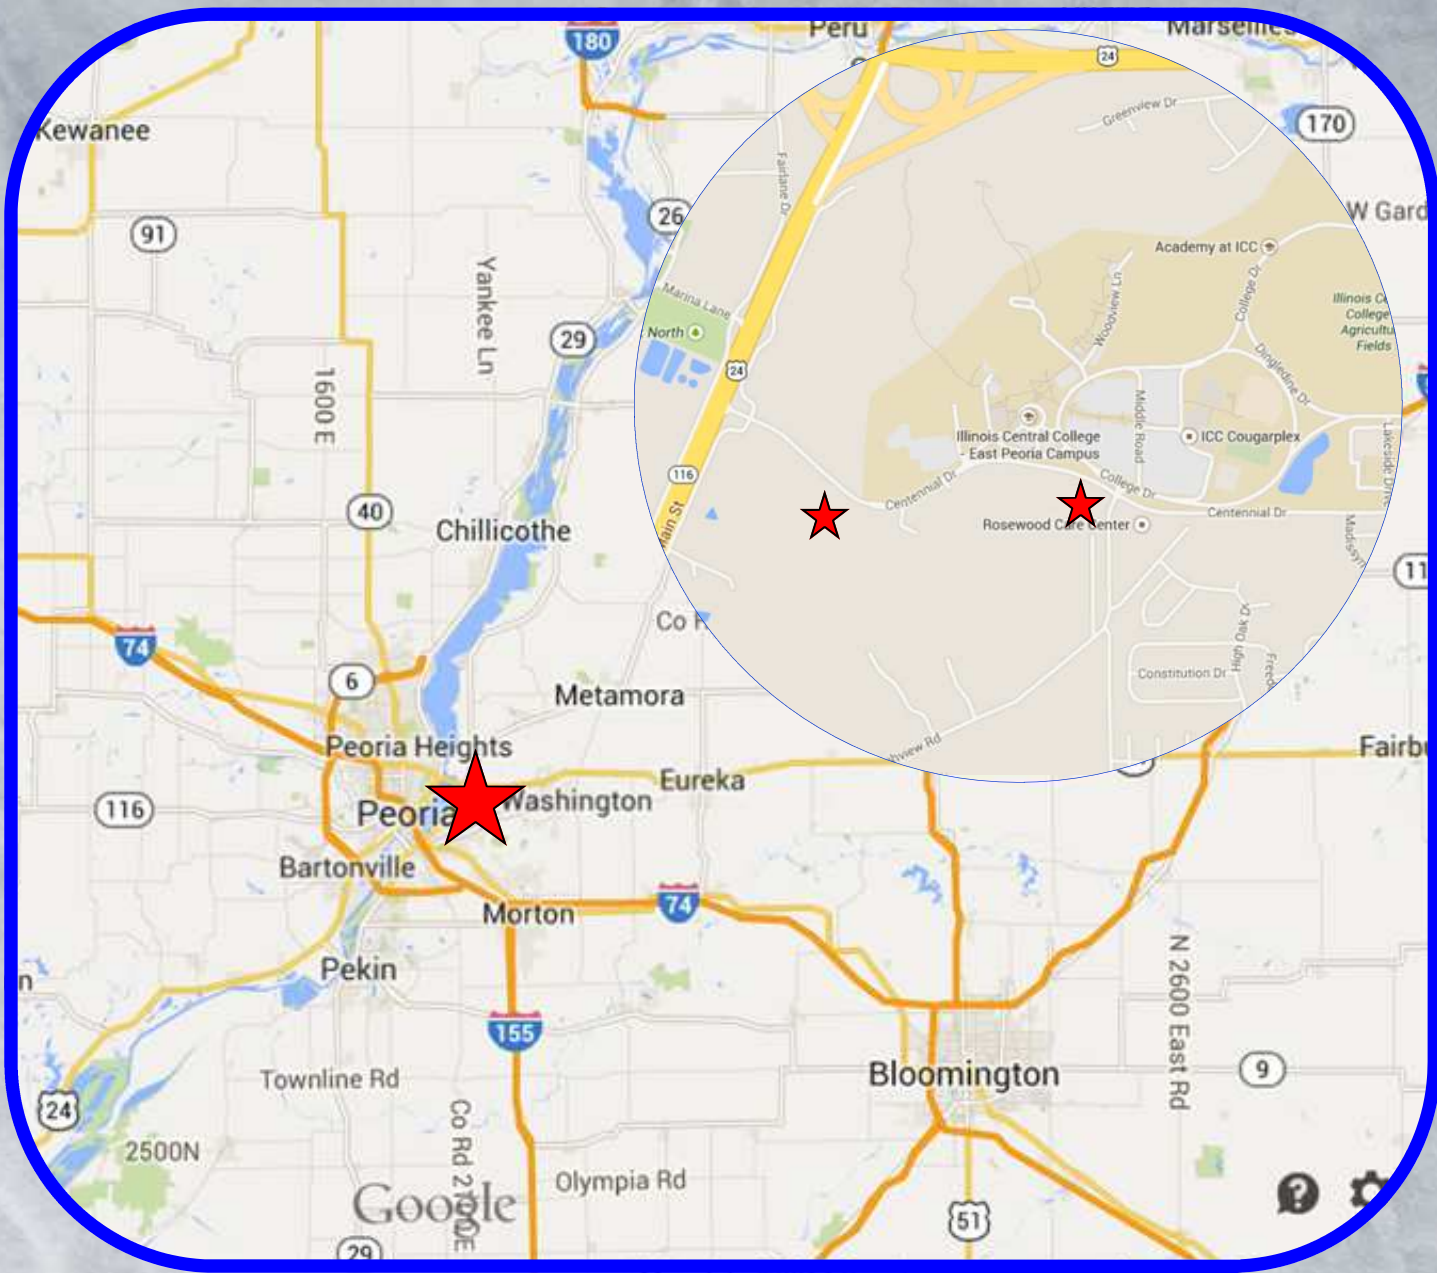

East Peoria Land Parcels For Sale

RE/MAX Traders Unlimited Commercial

3622 N. Knoxville Avenue

Peoria, IL 61603

Office: 309-687-5080

Fax: 309-687-5078

www.commercialpeoria.com