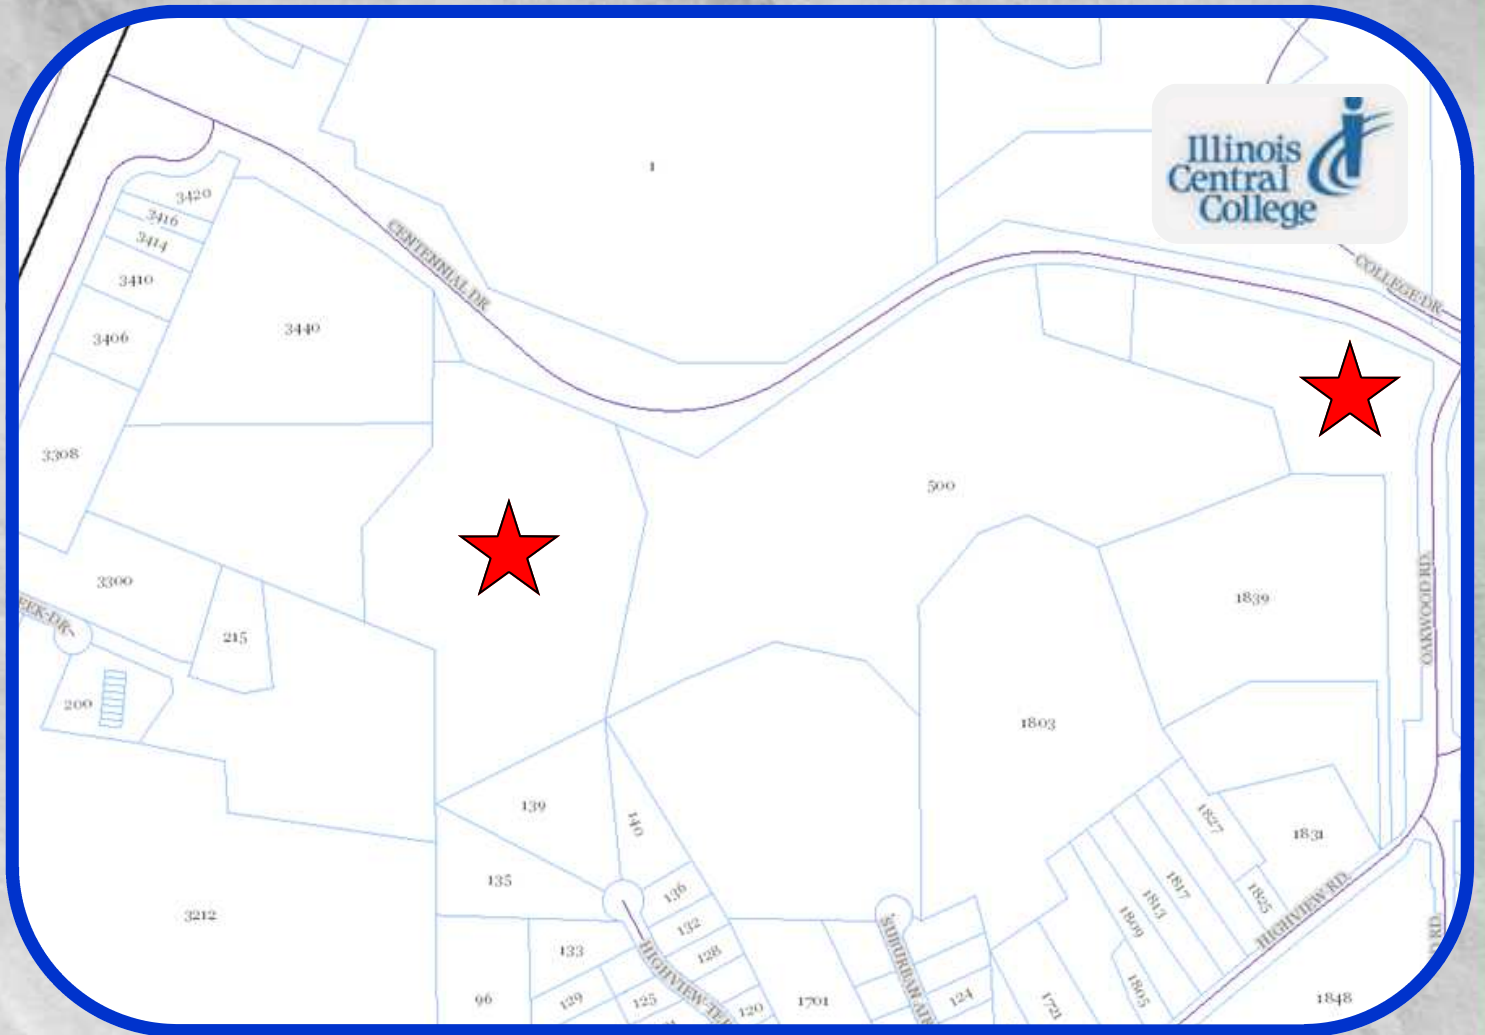

Information contained herein has been obtained from the property owner or from other sources that we deem reliable. We have no reason to doubt its accuracy, but we do not guarantee it. Each office is independently owned and operated.