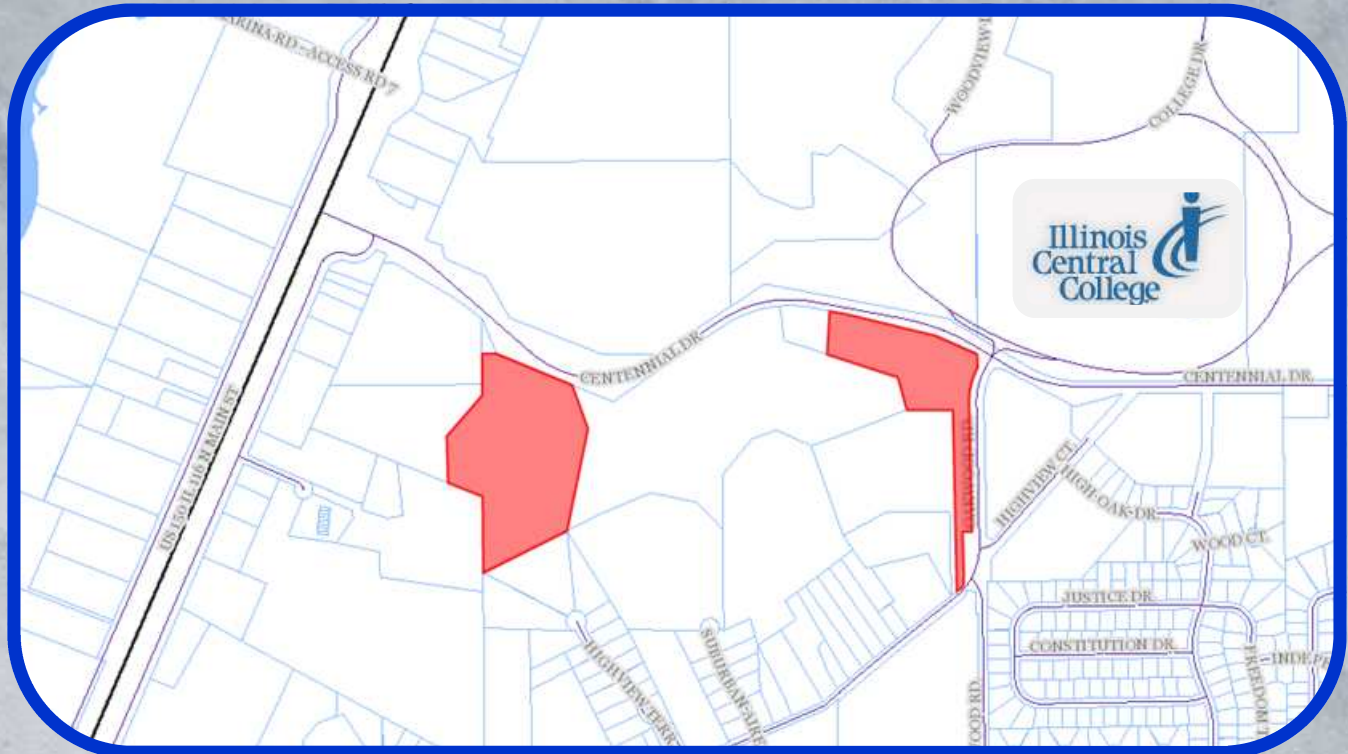

Land For Sale

- 7.7 & 13.49 acre parcels for sale
- Centennial Dr. East Peoria near Illinois Central College
- Flat "Buildable" locations on both properties
- Zoned R-6
- \$149,900 for each parcel

RE/MAX Traders Unlimited Commercial